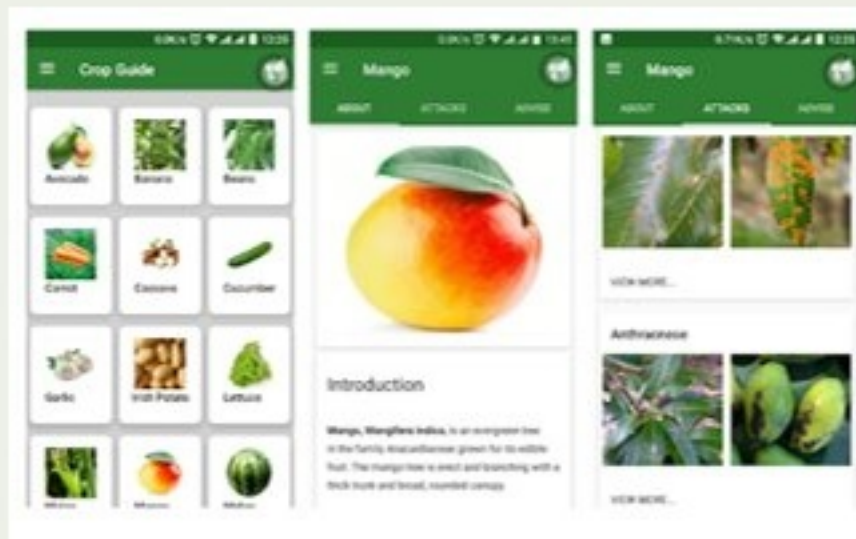

Information about crop, fruit and vegetable growing

Crop farmers app

Helps a farmer with summarized information about crop, fruit and vegetable growing. The information details the climate and soil requirements, how to harvest crops .

Google Play Store/
App Store

Identifying trees

Forest tree identification

Free app for the identification of trees.
Identify trees from their leaves, flowers, buds,
twigs with clear images from trees.

**FOREST
TREE**
IDENTIFICATION

Google Play Store/
App Store

Identifying weeds and plant diseases

xarvio Scouting app

Identify weeds, determine and count insects in the yellow traps, recognize diseases, analyze leaf damage, and examine the nitrogen status.

Google Play Store/
App store

Exterior assessment of Simmental cattle

FleckScore

Free tool to:

- judge the Simmental breed
- train the breeder's assessment skills
- use in competitions, lessons and training