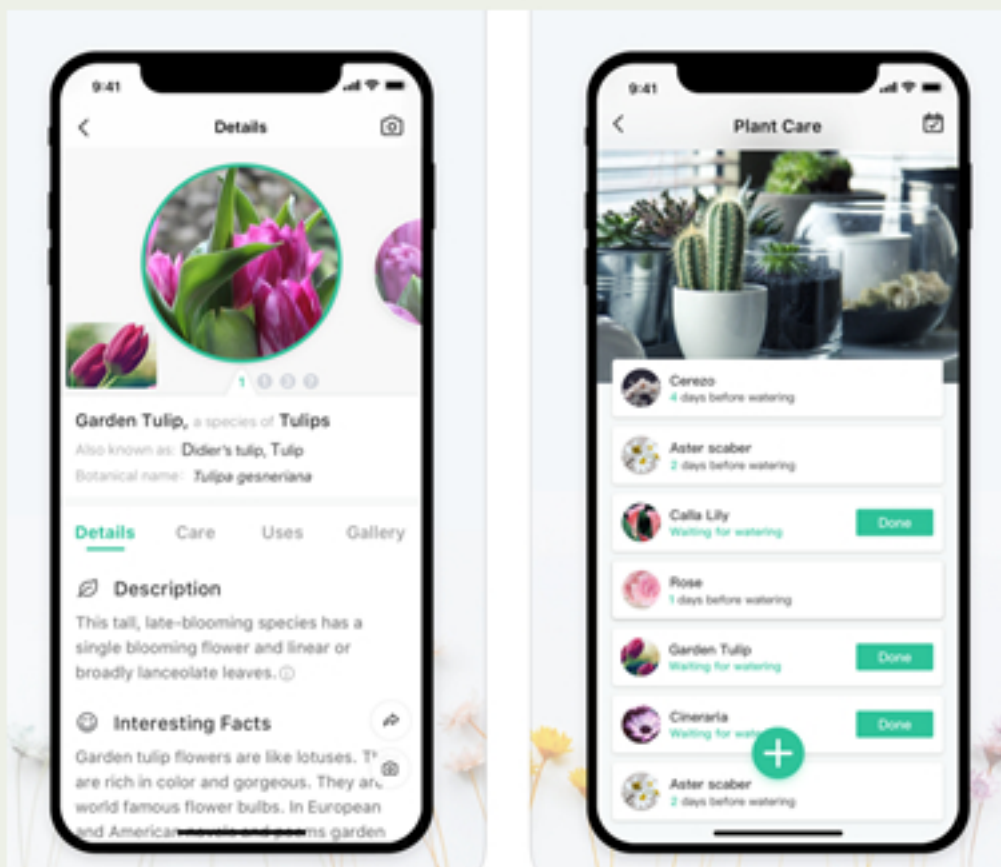

Google Play Store/
App Store

Identifying trees

Forest tree identification

Free app for the identification of trees.
Identify trees from their leaves, flowers, buds,
twigs with clear images from trees.

**FOREST
TREE**
IDENTIFICATION

Google Play Store/
App Store

Identifying weeds and plant diseases

xarvio Scouting app

Identify weeds, determine and count insects in the yellow traps, recognize diseases, analyze leaf damage, and examine the nitrogen status.

Google Play Store/
App Store

Recognise Plants and Fungi

Picture This

10,000^{ds} of plants can be identified quickly, even in the free version. Wild plants as well as houseplants, including care instructions.

Google Play Store/
App store

Exterior assessment of Simmental cattle

FleckScore

Free tool to:

- judge the Simmental breed
- train the breeder's assessment skills
- use in competitions, lessons and training