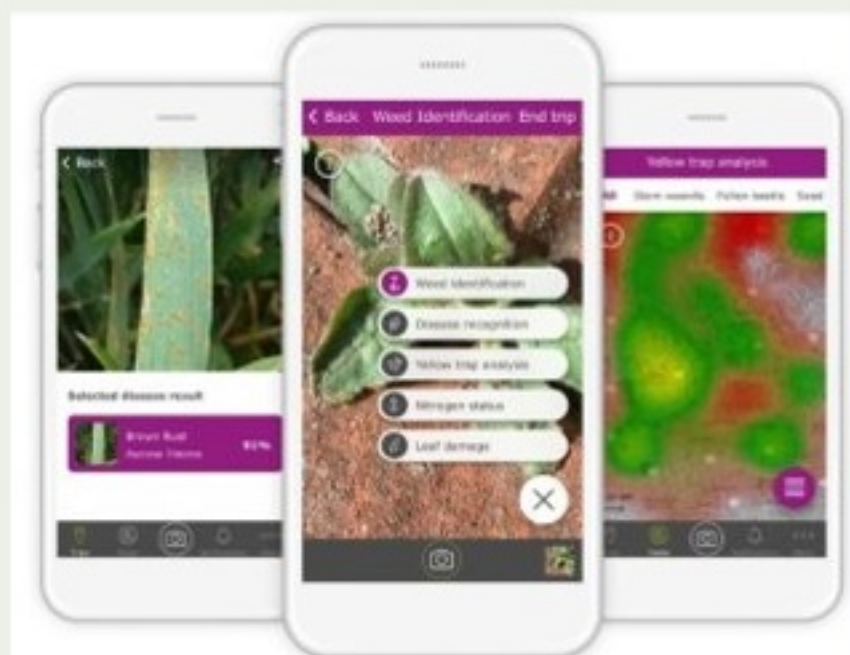

Information about crop, fruit and vegetable growing

Crop farmers app

Helps a farmer with summarized information about crop, fruit and vegetable growing. The information details the climate and soil requirements, how to harvest crops .

Google Play Store/
App Store

Identifying trees

Forest tree identification

Free app for the identification of trees.
Identify trees from their leaves, flowers, buds,
twigs with clear images from trees.

**FOREST
TREE**
IDENTIFICATION

Google Play Store/
App Store

Identifying weeds and plant diseases

xarvio Scouting app

Identify weeds, determine and count insects in the yellow traps, recognize diseases, analyze leaf damage, and examine the nitrogen status.

Google Play Store/
App store

Exterior assessment of Simmental cattle

FleckScore

Free tool to:

- judge the Simmental breed
- train the breeder's assessment skills
- use in competitions, lessons and training